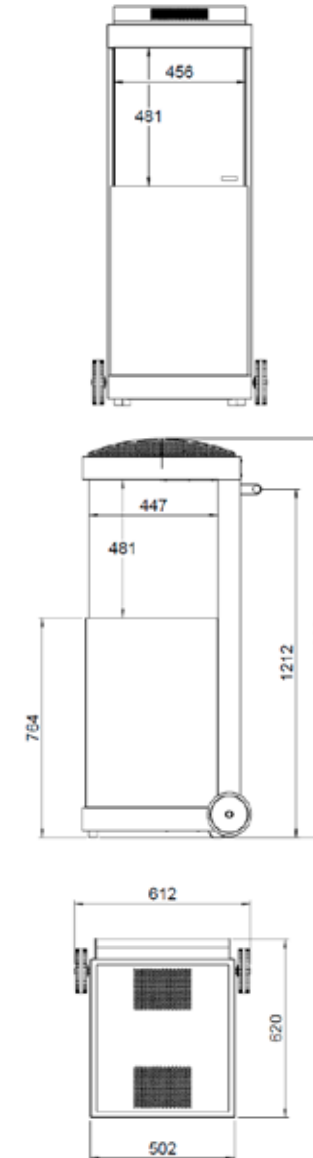

Outdoor fires

	Page	DIMENSIONS		DECORATION		VERSION	
		Exterior dimensions WxHxD in mm	Fire display WxHxD in mm	Logs	Carrara pebbles	Black	Corten steel
theBUZZ black	8	612 x 1388 x 620	456 x 481 x 447	●		●	
theBUZZ corten	8	612 x 1388 x 620	456 x 481 x 447	●			●
theMOOD	10	1260 x 738 x 311	1112 x 305	●	Optional		●
theMOOD ST	10	1260 x 738 x 311	1112 x 305	●	Optional		●

You would like your Faber outdoor fire on natural gas, propane or biopropane? No problem!

All Faber outdoor fires burn on natural gas and on propane. Your fire can be fitted with an outdoor gas connection, so you can connect it to a permanent gas pipe. It means a gas bottle is no longer necessary, and that is even more convenient!

Faber outdoor fires are also suitable for environmentally friendly propane or biopropane. If you would like to find out more about the options of propane or biopropane, please take a look at our website.

The options per fire produce an additional cost.

For more information, please take a look at the website www.faberfires.com

Line drawings

theBUZZ
Page 8