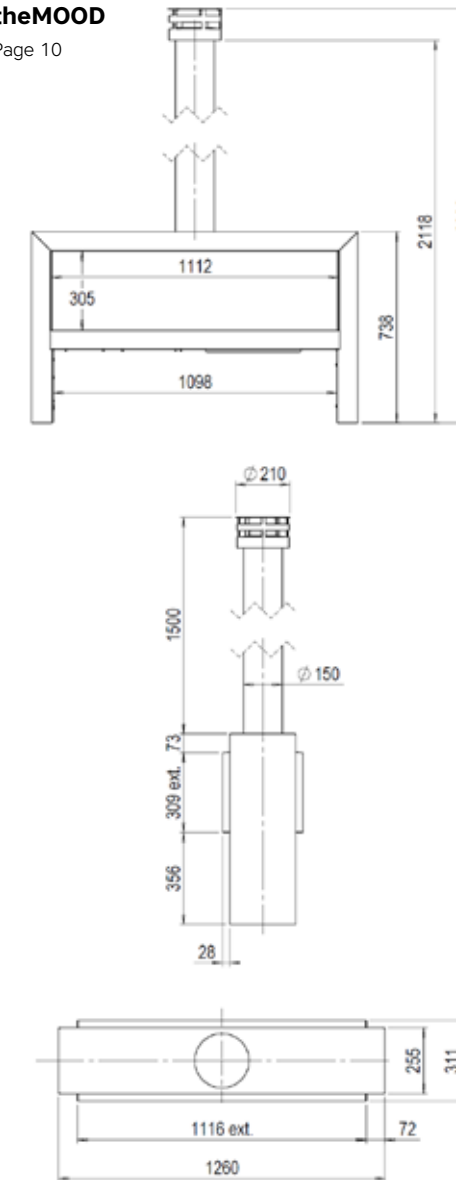

theTUBE
Page 12

theMOOD
Page 10