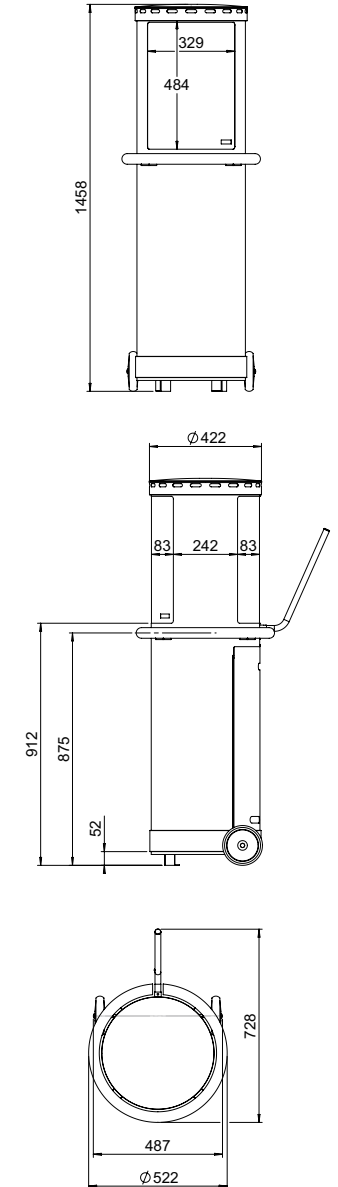

theTUBE
Page 12